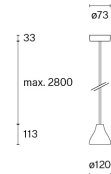

w131 Bell

Technical information

Physical	
Material	Shade: die-cast aluminium Canopy: polyamide
Optics	Lens: PMMA Reflector: polycarbonate
IP rating	20
Protection class	II

LED	
Light source	PAR16 – GU10
Lifetime expectancy	L70 / 25,000 h
CRI Colour rendering index	90
Stand. deviation of colour	3-step MacAdam
Replaceable light source by end-user	

Article-specific information

Mounting	Ceiling suspended
LED Colour temperature (CCT) / Luminous flux	2700 K / 437 lm 3000 K / 457 lm
Voltage / System power	110–240 V / 6.5 W
Light control	Phase-cut dim
Net weight	0.6 kg
Packaging dimensions	Box 1: L16 × W16.5 × H16 cm (0.005 m ³) Box 2: L5.5 × W5.5 × H6.7 cm (0.0002 m ³)
Gross weight	Box 1: 1 kg Box 2: 0.1 kg