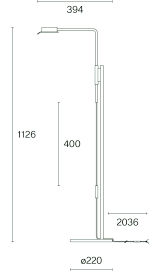

Base

2700 K / 462 lm

100–240 V / 7.5 W

60 lm / W

Integrated dimmer switch

2.3 kg

L51 × W36 × H12 cm (0.02 m³)

3.3 kg

Art. No. / EAN code

102T100 / 7330492005003

102T105 / 7330492008448

w102 Chipperfield f

w102 Chipperfield w

Article-specific information

Version
Mounting
LED Colour temperature (CCT) / Luminous flux
Voltage / System power
Efficacy
Light control
Net weight
Packaging dimensions
Gross weight

f
Floor base
2700 K / 462 lm
100–240 V / 7.5 W
60 lm / W
Dimmer switch on cord
6.2 kg
L118 × W40 × H12 cm (0.06 m ³)
8.4 kg

w
Wall bracket
2700 K / 462 lm
100–240 V / 7.5 W
60 lm / W
Dimmer switch on cord
0.8 kg
L36 × W30 × H12 cm (0.01 m ³)
1.4 kg

Version	p
Mounting	Pin — integrated (hole ø 15 mm)
LED Colour temperature (CCT) / Luminous flux	2700 K / 462 lm
Voltage / System power	100–240 V / 7.5 W
Efficacy	60 lm / W
Light control	Integrated dimmer switch
Net weight	0.9 kg
Packaging dimensions	L51 × W36 × H12 cm (0.02 m³)
Gross weight	1.9 kg