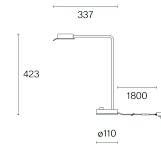

Packaging dimensions

Gross weight

Finish

Brass

Dark steel

Brass / Dark steel

w102 Chipperfield b

b

Version	p
Mounting	Pin — integrated (hole ø 15 mm)
LED Colour temperature (CCT) / Luminous flux	2700 K / 462 lm
Voltage / System power	100–240 V / 7.5 W
Efficacy	60 lm / W
Light control	Integrated dimmer switch
Net weight	0.9 kg
Packaging dimensions	L51 × W36 × H12 cm (0.02 m³)
Gross weight	1.9 kg