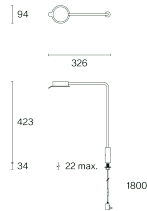

f
Floor base
2700 K / 462 lm
100–240 V / 7.5 W
60 lm / W
Dimmer switch on cord
6.2 kg
L118 × W40 × H12 cm (0.06 m ³)
8.4 kg

w
Wall bracket
2700 K / 462 lm
100–240 V / 7.5 W
60 lm / W
Dimmer switch on cord
0.8 kg
L36 × W30 × H12 cm (0.01 m ³)
1.4 kg

Finish
Brass 
Dark steel 
Brass / Dark steel 

Art. No. / EAN code
102F105 / 7330492008509
102F005 / 7330492008493

Art. No. / EAN code
102W100 / 7330492008479
102W105 / 7330492008486

w102 Chipperfield p

Article-specific information

Version	p
Mounting	Pin — integrated (hole ø 15 mm)
LED Colour temperature (CCT) / Luminous flux	2700 K / 462 lm
Voltage / System power	100–240 V / 7.5 W
Efficacy	60 lm / W
Light control	Integrated dimmer switch
Net weight	0.9 kg
Packaging dimensions	L51 × W36 × H12 cm (0.02 m³)
Gross weight	1.9 kg