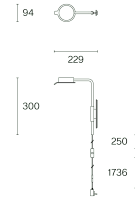

Base

2700 K / 462 lm

100–240 V / 7.5 W

60 lm / W

Integrated dimmer switch

2.3 kg

L51 × W36 × H12 cm (0.02 m³)

3.3 kg

Art. No. / EAN code

102T100 / 7330492005003

102T105 / 7330492008448

w102 Chipperfield f

w102 Chipperfield w

Article-specific information

Version
Mounting
LED Colour temperature (CCT) / Luminous flux
Voltage / System power
Efficacy
Light control
Net weight
Packaging dimensions
Gross weight

f
Floor base
2700 K / 462 lm
100–240 V / 7.5 W
60 lm / W
Dimmer switch on cord
6.2 kg
L118 × W40 × H12 cm (0.06 m ³)
8.4 kg

w
Wall bracket
2700 K / 462 lm
100–240 V / 7.5 W
60 lm / W
Dimmer switch on cord
0.8 kg
L36 × W30 × H12 cm (0.01 m ³)
1.4 kg

Version	p
Mounting	Pin — integrated (hole ø 15 mm)
LED Colour temperature (CCT) / Luminous flux	2700 K / 462 lm
Voltage / System power	100–240 V / 7.5 W
Efficacy	60 lm / W
Light control	Integrated dimmer switch
Net weight	0.9 kg
Packaging dimensions	L51 × W36 × H12 cm (0.02 m³)
Gross weight	1.9 kg