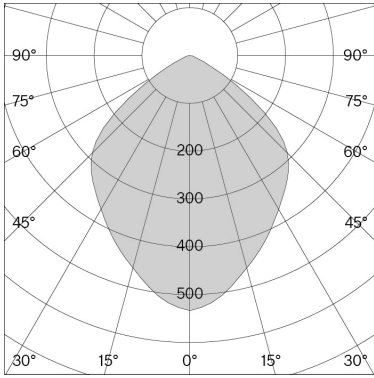

w102 Chipperfield b

Technical information

Physical

Material	Shade, arm, floor stand, base, wall bracket & pin: solid brass / steel Dimmer housing on cord: ABS

Optics	Diffuser & reflector: polycarbonate

IP rating	20

Protection class	III

LED

Light source	COB LED (included)

Life time expectancy	L80 / 50,000 h

CRI Colour Rendering Index	97

Standard deviation of colour matching	3-step MacAdam

Replaceable by a professional

The technical data represent rated values for an ambient temperature of 25°C. The data values for the luminous flux are initially subject to a tolerance of +/- 10%, those for the electrical connected load are initially subject to a tolerance of +/- 10%, and those for the colour temperature are initially subject to a tolerance of +/- 150 K. No liability is assumed for typographical or printing errors. The general terms and conditions of Wästberg Lighting AB apply.

Article-specific information

Version

Mounting

LED Colour temperature (CCT) / Luminous flux

Voltage / System power

Efficacy

Light control

Net weight

Packaging dimensions

Gross weight

Finish

Brass

Dark steel

Brass / Dark steel

w102 Chipperfield b

b

Base

2700 K / 462 lm

100–240 V / 7.5 W

60 lm / W

Integrated dimmer switch

2.3 kg

L51 × W36 × H12 cm (0.02 m³)

3.3 kg

Art. No. / EAN code

102T100 / 7330492005003

102T105 / 7330492008448