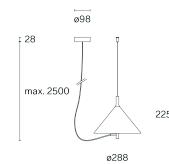

Accessories

1-phase track adapter with steel wire suspension white ☐

1-phase track adapter with steel wire suspension black ☒

3-phase track adapter with steel wire suspension white ☐

3-phase track adapter with steel wire suspension black ☒

w132 Nendo s