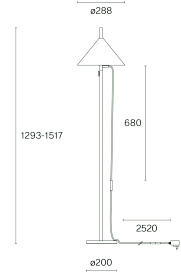

Packaging dimensions

Gross weight

Colour

Traffic white (RAL 9016)

Jet black (RAL 9005)

Accessories

1-phase track adapter with steel wire suspension white

1-phase track adapter with steel wire suspension black

Phase-cut dim

1.9 kg

L68.6 × W37.7 × H32.5 cm (0.09 m³)

5.6 kg

Art. No. / EAN code

132S102 / 7330492006604

132S105 / 7330492006628

Art. No. / EAN code

132SACC00202 / 7330492002484

132SACC00205 / 7330492002491

132SACC00102 / 7330492001968

132SACC00105 / 7330492001975

w132 Nendo t

w132 Nendo f

Article-specific information

Version	t	f
Mounting	Base	Floor base
LED Colour temperature (CCT) / Luminous flux	2700 K / 850 lm	2700 K / 850 lm
Voltage / System power	100–240 V / 15 W	100–240 V / 15 W
Efficacy	57 lm / W	57 lm / W
Light control	Dimmer switch on cord	Dimmer switch on cord
Net weight	6.3 kg	7.0 kg
Packaging dimensions	L68.6 × W37.7 × H33.7 cm (0.09 m ³)	Box 1: L68.6 × W37.7 × H33.7 cm (0.09 m ³) Box 2: L123.2 × W9.4 × H5.6 cm (0.006 m ³)
Gross weight	10.1 kg	Box 1: 10.1 kg Box 2: 1.4 kg
Colour	Art. No. / EAN code	Art. No. / EAN code
Traffic white (RAL 9016) <input type="radio"/>	132T102 / 7330492006697	132F102 / 7330492006512
Jet black (RAL 9005) <input checked="" type="radio"/>	132T105 / 7330492006710	132F105 / 7330492006536
Accessories	Art. No. / EAN code	Art. No. / EAN code
1-phase track adapter with steel wire suspension white <input type="radio"/>		
1-phase track adapter with steel wire suspension black <input checked="" type="radio"/>		
3-phase track adapter with steel wire suspension white <input type="radio"/>		
3-phase track adapter with steel wire suspension black <input checked="" type="radio"/>		