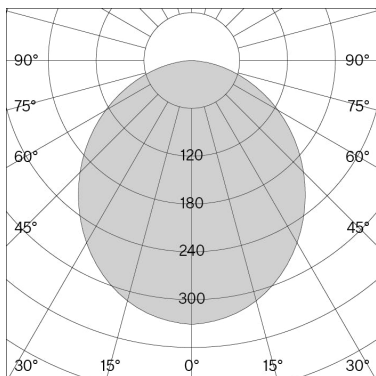

w132 Nendo s traffic white

Technical information

Physical

Material	Shade: aluminium Base & pole: steel LED engine: aluminium & PMMA Canopy: polycarbonate
-----------------	---

Optics	Opal diffuser
---------------	---------------

Phase-cut dim

1.9 kg

L68.6 × W37.7 × H32.5 cm (0.09 m³)

5.6 kg

Art. No. / EAN code

132S102 / 7330492006604

132S105 / 7330492006628

Art. No. / EAN code