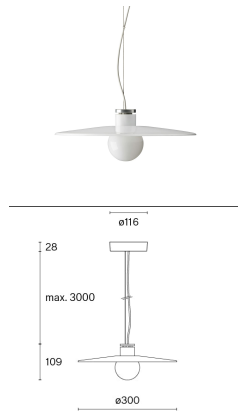

w202 Halo s2

w202 Halo s3

w202 Halo s2

Technical information

Physical	
Material	Shade & bulb: mouth-blown opal glass Heat sink & top plate: aluminium Canopy: polycarbonate
IP rating	20
Protection class	II
LED	
Light source	COB LED (included)
Life time expectancy	L80 / 50,000 h
CRI Colour rendering index	≥ 95
Standard deviation of colour matching	3-step MacAdam
Replaceable by a professional	

Article-specific information

Version	s2
Mounting	Ceiling suspended
LED Colour temperature (CCT) / Luminous flux	2700 K / 449 lm
Voltage / System power	220-240 V / 7.8 W
Efficacy	58 lm / W
Light control	Phase-cut dim / DALI dim-Push dim
Net weight	1.2 kg
Packaging dimensions	L31.4 × W29 × H39.1 cm (0.04 m ³)
Gross weight	2.4 kg
Phase-cut dim	
White	<input checked="" type="radio"/> 202S200 / 7330492008691
DALI dim-Push dim	
White	<input checked="" type="radio"/> 202S2002 / 7330492000213
Art. No. / EAN code	
Art. No. / EAN code	

w202 Halo s3

w202 Halo s4

Article-specific information

Version	s3	s4
Mounting	Ceiling suspended	Ceiling suspended
LED Colour temperature (CCT) / Luminous flux	2700 K / 475 lm	2700 K / 478 lm
Voltage / System power	220-240 V / 7.8 W	220-240 V / 7.8 W
Efficacy	61 lm / W	61 lm / W
Light control	Phase-cut dim / DALI dim-Push dim	Phase-cut dim / DALI dim-Push dim
Net weight	1.2 kg	2.4 kg
Packaging dimensions	L41.4 × W40 × H26.5 cm (0.04 m ³)	L51.1 × W49.3 × H32.5 cm (0.08 m ³)
Gross weight	2.3 kg	3.9 kg
Phase-cut dim	Art. No. / EAN code	Art. No. / EAN code
White ●	202S300 / 7330492008707	202S400 / 7330492008714
DALI dim-Push dim	Art. No. / EAN code	Art. No. / EAN code
White ●	202S3002 / 7330492000220	202S4002 / 7330492000237