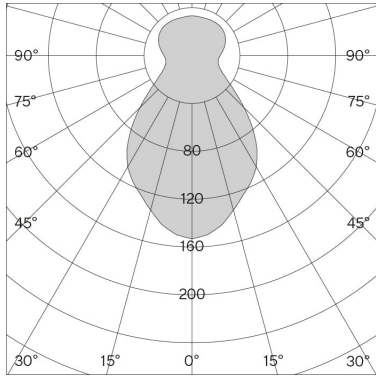

w202 Halo s2

w202 Halo s3

w202 Halo s2

Technical information

Physical	
Material	Shade & bulb: mouth-blown opal glass Heat sink & top plate: aluminium Canopy: polycarbonate
IP rating	20
Protection class	II
LED	
Light source	COB LED (included)
Life time expectancy	L80 / 50,000 h
CRI Colour rendering index	≥ 95
Standard deviation of colour matching	3-step MacAdam
Replaceable by a professional	

Article-specific information

Version	s2
Mounting	Ceiling suspended
LED Colour temperature (CCT) / Luminous flux	2700 K / 449 lm
Voltage / System power	220-240 V / 7.8 W
Efficacy	58 lm / W
Light control	Phase-cut dim / DALI dim-Push dim
Net weight	1.2 kg
Packaging dimensions	L31.4 × W29 × H39.1 cm (0.04 m ³)
Gross weight	2.4 kg
Phase-cut dim	
White	<input checked="" type="radio"/> 202S200 / 7330492008691
DALI dim-Push dim	
White	<input checked="" type="radio"/> 202S2002 / 7330492000213
Art. No. / EAN code	
Art. No. / EAN code	

w202 Halo s3

w202 Halo s4

Article-specific information

Version	s3	s4
Mounting	Ceiling suspended	Ceiling suspended
LED Colour temperature (CCT) / Luminous flux	2700 K / 475 lm	2700 K / 478 lm
Voltage / System power	220-240 V / 7.8 W	220-240 V / 7.8 W
Efficacy	61 lm / W	61 lm / W
Light control	Phase-cut dim / DALI dim-Push dim	Phase-cut dim / DALI dim-Push dim
Net weight	1.2 kg	2.4 kg
Packaging dimensions	L41.4 × W40 × H26.5 cm (0.04 m ³)	L51.1 × W49.3 × H32.5 cm (0.08 m ³)
Gross weight	2.3 kg	3.9 kg
Phase-cut dim	Art. No. / EAN code	Art. No. / EAN code
White ●	202S300 / 7330492008707	202S400 / 7330492008714
DALI dim-Push dim	Art. No. / EAN code	Art. No. / EAN code
White ●	202S3002 / 7330492000220	202S4002 / 7330492000237