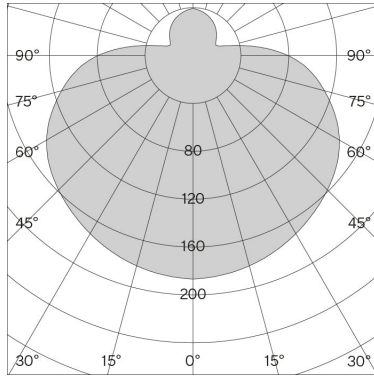

w202 Halo s2

w202 Halo s3

w202 Halo s2

Technical information

Physical	
Material	Shade & bulb: mouth-blown opal glass Heat sink & top plate: aluminium Canopy: polycarbonate
IP rating	20
Protection class	II
LED	
Light source	COB LED (included)
Life time expectancy	L80 / 50,000 h
CRI Colour rendering index	≥ 95
Standard deviation of colour matching	3-step MacAdam
Replaceable by a professional	

Article-specific information

Version	s2
Mounting	Ceiling suspended
LED Colour temperature (CCT) / Luminous flux	2700 K / 449 lm
Voltage / System power	220-240 V / 7.8 W
Efficacy	58 lm / W
Light control	Phase-cut dim / DALI dim-Push dim
Net weight	1.2 kg
Packaging dimensions	L31.4 × W29 × H39.1 cm (0.04 m ³)
Gross weight	2.4 kg
Phase-cut dim	
White	<input checked="" type="radio"/> 202S200 / 7330492008691
DALI dim-Push dim	
White	<input checked="" type="radio"/> 202S2002 / 7330492000213
Art. No. / EAN code	
Art. No. / EAN code	

w202 Halo s3

w202 Halo s4

Article-specific information

Version	s3	s4
Mounting	Ceiling suspended	Ceiling suspended
LED Colour temperature (CCT) / Luminous flux	2700 K / 475 lm	2700 K / 478 lm
Voltage / System power	220-240 V / 7.8 W	220-240 V / 7.8 W
Efficacy	61 lm / W	61 lm / W
Light control	Phase-cut dim / DALI dim-Push dim	Phase-cut dim / DALI dim-Push dim
Net weight	1.2 kg	2.4 kg
Packaging dimensions	L41.4 × W40 × H26.5 cm (0.04 m ³)	L51.1 × W49.3 × H32.5 cm (0.08 m ³)
Gross weight	2.3 kg	3.9 kg
Phase-cut dim	Art. No. / EAN code	Art. No. / EAN code
White ●	202S300 / 7330492008707	202S400 / 7330492008714
DALI dim-Push dim	Art. No. / EAN code	Art. No. / EAN code
White ●	202S3002 / 7330492000220	202S4002 / 7330492000237