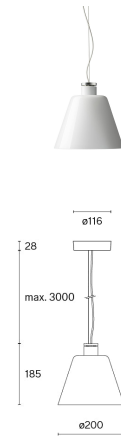

w202 Halo s2

w202 Halo s3

w202 Halo s2

Technical information

Physical	
Material	Shade & bulb: mouth-blown opal glass Heat sink & top plate: aluminium Canopy: polycarbonate
IP rating	20
Protection class	II
LED	
Light source	COB LED (included)
Life time expectancy	L80 / 50,000 h
CRI Colour rendering index	≥ 95
Standard deviation of colour matching	3-step MacAdam
Replaceable by a professional	

Article-specific information

Version	s2
Mounting	Ceiling suspended
LED Colour temperature (CCT) / Luminous flux	2700 K / 449 lm
Voltage / System power	220-240 V / 7.8 W
Efficacy	58 lm / W
Light control	Phase-cut dim / DALI dim-Push dim
Net weight	1.2 kg
Packaging dimensions	L31.4 × W29 × H39.1 cm (0.04 m ³)
Gross weight	2.4 kg
Phase-cut dim	
White	<input checked="" type="radio"/> 202S200 / 7330492008691
DALI dim-Push dim	
White	<input checked="" type="radio"/> 202S2002 / 7330492000213
Art. No. / EAN code	
Art. No. / EAN code	

w202 Halo s3

w202 Halo s4

Article-specific information

Version	s3	s4
Mounting	Ceiling suspended	Ceiling suspended
LED Colour temperature (CCT) / Luminous flux	2700 K / 475 lm	2700 K / 478 lm
Voltage / System power	220-240 V / 7.8 W	220-240 V / 7.8 W
Efficacy	61 lm / W	61 lm / W
Light control	Phase-cut dim / DALI dim-Push dim	Phase-cut dim / DALI dim-Push dim
Net weight	1.2 kg	2.4 kg
Packaging dimensions	L41.4 × W40 × H26.5 cm (0.04 m ³)	L51.1 × W49.3 × H32.5 cm (0.08 m ³)
Gross weight	2.3 kg	3.9 kg
Phase-cut dim	Art. No. / EAN code	Art. No. / EAN code
White ●	202S300 / 7330492008707	202S400 / 7330492008714
DALI dim-Push dim	Art. No. / EAN code	Art. No. / EAN code
White ●	202S3002 / 7330492000220	202S4002 / 7330492000237