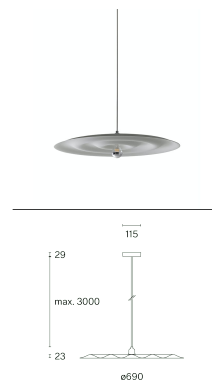

w171 Alma s

Version	s
Mounting	Ceiling suspended
LED Colour temperature (CCT) / Luminous flux	2700 K / 660 lm
Voltage / System power	220–240 V / Max. 12 W LED
Efficacy	94 lm / W
Light control	Phase-cut dim
Net weight	2.6 kg
Packaging dimensions	L77 × W78 × H8 cm (0.05 m³)
Gross weight	3.8 kg

Art. No. / EAN code

171S19003 / 7330492007953
171S19002 / 7330492007946
171S10002 / 7330492001715

Art. No. / EAN code

ACC00102 / 7330492001920
ACC00105 / 7330492001937
ACC00202 / 7330492001944
ACC00205 / 7330492001951