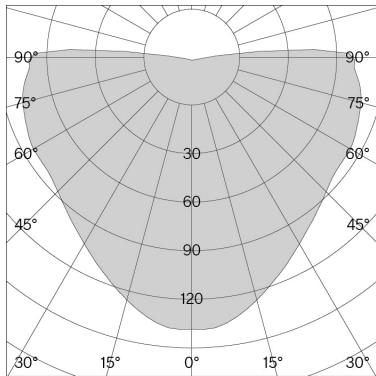

w171 Alma signal white

Technical information

Physical

Material	Shade: aluminium Ceiling / Wall bracket: steel Canopy: polyamide
IP-rating	20
Protection class	cw: I s/w: II

LED

Light source	1 x E27 socket
Life time expectancy	15,000 h
CRI Colour Rendering Index	≥ 80
Replaceable light source by end-user	

The technical data represent rated values for an ambient temperature of 25°C. The data values for the luminous flux are initially subject to a tolerance of +/- 10%, those for the electrical connected load are initially subject to a tolerance of +/- 10%, and those for the colour temperature are initially subject to a tolerance of +/- 150 K. No liability is assumed for typographical or printing errors. The general terms and conditions of Wästberg Lighting AB apply.

Article-specific information

Version	s
Mounting	Ceiling suspended
LED Colour temperature (CCT) / Luminous flux	2700 K / 660 lm
Voltage / System power	220–240 V / Max. 12 W LED
Efficacy	94 lm / W
Light control	Phase-cut dim
Net weight	2.6 kg
Packaging dimensions	L77 × W78 × H8 cm (0.05 m³)
Gross weight	3.8 kg

Colour / Finish

Signal white (RAL 9003)	☐
Grey white (RAL 9002)	☐
Raw	☐

Accessories

1-phase track adapter white
1-phase track adapter black
3-phase track adapter white
3-phase track adapter black