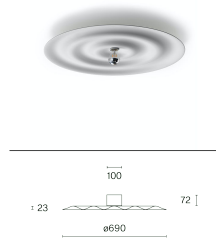

w171 Alma c/w