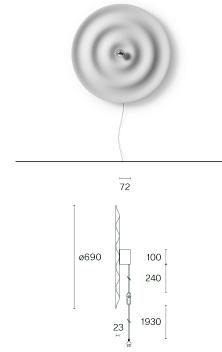

w171 Alma w

Article-specific information

Version	c/w	w
Mounting	Ceiling / Wall	Wall
LED Colour temperature (CCT) / Luminous flux	2700 K / 660 lm	2700 K / 660 lm
Voltage / System power	220–240 V / Max. 12 W LED	220–240 V / Max. 12 W LED
Efficacy	94 lm / W	94 lm / W
Light control	Phase-cut dim	Dimmer switch on cord
Net weight	2.8 kg	2.9 kg
Packaging dimensions	L77 × W78 × H8 cm (0.05 m³)	L77 × W78 × H8 cm (0.05 m³)
Gross weight	4.0 kg	4.1 kg

Colour / Finish

Signal white (RAL 9003)	
Grey white (RAL 9002)	
Raw	

Art. No. / EAN code

171C / W19003
171C / W19002
171C / W10002

Art. No. / EAN code

171W19003 / 7330492007977
171W19002 / 7330492007960
171W10002 / 7330492001722

Accessories

1-phase track adapter white
1-phase track adapter black
3-phase track adapter white
3-phase track adapter black

Art. No. / EAN code

Art. No. / EAN code