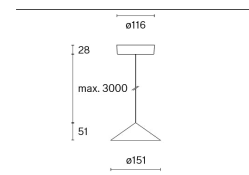

Article-specific information

Version	s1
Mounting	Ceiling suspended
LED Colour temperature (CCT) / Luminous flux	2700 K / 424 lm
Voltage / System power	220–240 V / 7.8 W
Efficacy	54 lm / W
Light control	Phase-cut dim / DALI dim-Push dim
Net weight	0.4 kg
Packaging dimensions	L16 × W14 × H15 cm (0.003 m ³)
Gross weight	0.6 kg
Phase-cut dim	
Traffic white (RAL 9016)	●
Jet black (RAL 9005)	●
Raw	●
DALI dim-Push dim	
Traffic white (RAL 9016)	●
Jet black (RAL 9005)	●
Raw	●
Art. No. / EAN code	
201S129016	/ 7330492008608
201S129005	/ 7330492008615
201S120002	/ 7330492001180
Art. No. / EAN code	
201S1290162	/ 7330492000152
201S1290052	/ 7330492000169
201S1200022	/ 7330492001197

w201 Extra small pendant s2

w201 Extra small pendant s3

Article-specific information

Version	s2	s3
Mounting	Ceiling suspended	Ceiling suspended
LED Colour temperature (CCT) / Luminous flux	2700 K / 446 lm	2700 K / 446 lm
Voltage / System power	220–240 V / 7.8 W	220–240 V / 7.8 W
Efficacy	57 lm / W	57 lm / W
Light control	Phase-cut dim / DALI dim-Push dim	Phase-cut dim / DALI dim-Push dim
Net weight	0.6 kg	0.8 kg
Packaging dimensions	L14 × W14 × H17 cm (0.003 m ³)	L20 × W20 × H13 cm (0.005 m ³)
Gross weight	1.0 kg	1.2 kg
Phase-cut dim	Art. No. / EAN code	Art. No. / EAN code
Traffic white (RAL 9016) 	201S229016 / 7330492008608	201S329016 / 7330492008660
Jet black (RAL 9005) 	201S229005 / 7330492008615	201S329005 / 7330492008677
Raw 	201S220002 / 7330492001203	201S320002 / 7330492001227
DALI dim-Push dim	Art. No. / EAN code	Art. No. / EAN code
Traffic white (RAL 9016) 	201S2290162 / 7330492000176	201S3290162 / 7330492000190
Jet black (RAL 9005) 	201S2290052 / 7330492000183	201S3290052 / 7330492000206
Raw 	201S2200022 / 7330492001210	201S3200022 / 7330492001234