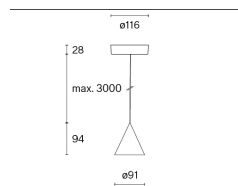

w201 Extra small pendant s2