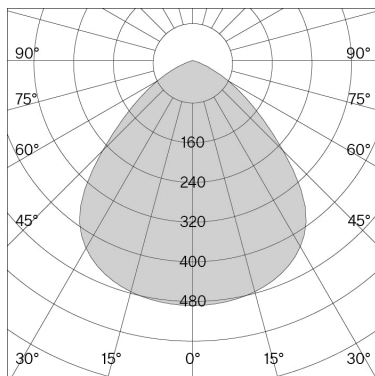

w201 Extra small pendant s1 traffic white

w201 Extra small pendant s2 traffic white

w201 Extra small pendant s1

Technical information

Physical	
Material	Shade: solid aluminium Canopy: polycarbonate
Optics	Reflector & diffuser prism: polycarbonate
IP rating	20
Protection class	II
LED	
Light source	COB LED (included)
Life time expectancy	L80 / 50,000 h
CRI Colour Rendering Index	97
Standard deviation of colour matching	3-step MacAdam
Replaceable by a professional	

Article-specific information

Version	s1
Mounting	Ceiling suspended
LED Colour temperature (CCT) / Luminous flux	2700 K / 424 lm
Voltage / System power	220–240 V / 7.8 W
Efficacy	54 lm / W
Light control	Phase-cut dim / DALI dim-Push dim
Net weight	0.4 kg
Packaging dimensions	L16 × W14 × H15 cm (0.003 m ³)
Gross weight	0.6 kg
Phase-cut dim	
Traffic white (RAL 9016)	●
Jet black (RAL 9005)	●
Raw	●
DALI dim-Push dim	
Traffic white (RAL 9016)	●
Jet black (RAL 9005)	●
Raw	●
Art. No. / EAN code	
201S129016	/ 7330492008608
201S129005	/ 7330492008615
201S120002	/ 7330492001180
Art. No. / EAN code	
201S1290162	/ 7330492000152
201S1290052	/ 7330492000169
201S1200022	/ 7330492001197