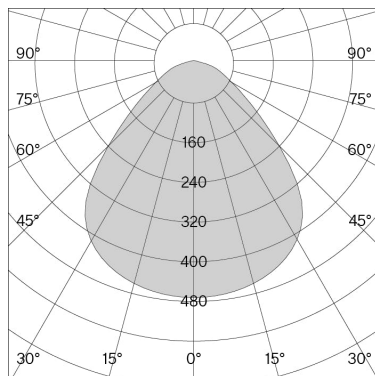

w201 Extra small pendant s1 traffic white

w201 Extra small pendant s2 traffic white

w201 Extra small pendant s1

Technical information

Physical	
Material	Shade: solid aluminium Canopy: polycarbonate
Optics	Reflector & diffuser prism: polycarbonate
IP rating	20
Protection class	II
LED	
Light source	COB LED (included)
Life time expectancy	L80 / 50,000 h
CRI Colour Rendering Index	97
Standard deviation of colour matching	3-step MacAdam
Replaceable by a professional	

Article-specific information

Version	s1
Mounting	Ceiling suspended
LED Colour temperature (CCT) / Luminous flux	2700 K / 424 lm
Voltage / System power	220–240 V / 7.8 W
Efficacy	54 lm / W
Light control	Phase-cut dim / DALI dim-Push dim
Net weight	0.4 kg
Packaging dimensions	L16 × W14 × H15 cm (0.003 m ³)
Gross weight	0.6 kg
Phase-cut dim	
Traffic white (RAL 9016)	●
Jet black (RAL 9005)	●
Raw	●
DALI dim-Push dim	
Traffic white (RAL 9016)	●
Jet black (RAL 9005)	●
Raw	●
Art. No. / EAN code	
201S129016	/ 7330492008608
201S129005	/ 7330492008615
201S120002	/ 7330492001180
Art. No. / EAN code	
201S1290162	/ 7330492000152
201S1290052	/ 7330492000169
201S1200022	/ 7330492001197