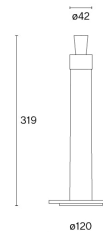

## Article-specific information

<b>Type</b>	Candle holder / vase
<b>Material</b>	Mouth-blown clear glass & stainless steel
<b>Net weight</b>	0.4 kg
<b>Packaging dimensions</b>	L19.6 × W19.6 × H34.2 cm (0.01 m <sup>3</sup> )
<b>Gross weight</b>	1.1 kg
<b>Finish</b>	<b>Art. No. / EAN code</b>
Raw polished	H070101 / 7330492000114