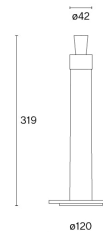

Holocene No. 7: Ingegerd Råman

Article-specific information

Type	Candle holder / vase
Material	Mouth-blown clear glass & stainless steel
Net weight	0.4 kg
Packaging dimensions	L19.6 × W19.6 × H34.2 cm (0.01 m ³)
Gross weight	1.1 kg
Finish	Art. No. / EAN code
Raw polished 	H070101 / 7330492000114