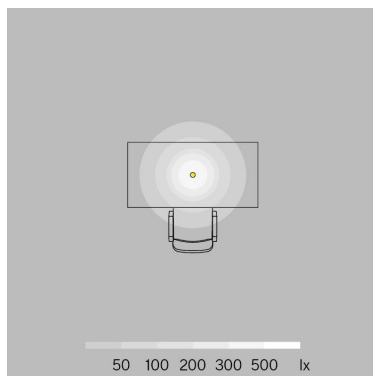

w227 Winkel alu

w227 Winkel alu

w227 Winkel alu b

Technical information

Physical	
Material	Lamp body: aluminium Base & pin: steel
Optics	Diffuser: acrylic Reflector & glare shade: polyamide
IP rating	20
Protection class	III
LED	
Light source	COB LED (included)
Lifetime expectancy	L80 / 50.000 h
CRI Colour rendering index	97
Standard deviation of colour matching	3-step MacAdam
Replaceable by a professional	

The technical data represent rated values for an ambient temperature of 25°C. The data values for the luminous flux are initially subject to a tolerance of +/- 10%, those for the electrical connected load are initially subject to a tolerance of +/- 10%, and those for the colour temperature are initially subject to a tolerance of +/- 150 K. No liability is assumed for typographical or printing errors. The general terms and conditions of Wästberg Lighting AB apply.

Article-specific information

Version	b
Mounting	Base
LED Colour temperature (CCT) / Luminous flux	3000 K / 497 lm
Voltage / System power	100–240 V / 8.2 W
Efficacy	60 lm / W
Light control	Integrated dimmer switch (timer 8h)
Net weight	4.0 kg
Colour / Finish	
Traffic white (RAL 9016)	
Jet black (RAL 9005)	
Raw tumbled	
Accessories	
Adapter suitable for USM Haller Table	
Adapter suitable for USM Haller Shelf	
Adapter suitable for Vitra Joyn 2	
Adapter suitable for Vitra Tyde 2	

Art. No. / EAN code	
	227B20230 / 7330492000701
	227B20530 / 7330492000718
	227B22030 / 7330492001692
Art. No. / EAN code	

w227 Winkel alu p

Article-specific information

Version	p
Mounting	Pin - integrated (hole \varnothing 14 mm)
LED Colour temperature (CCT) / Luminous flux	3000 K / 497 lm
Voltage / System power	100–240 V / 8.2 W
Efficacy	60 lm / W
Light control	Integrated dimmer switch (timer 8h)
Net weight	0.5 kg