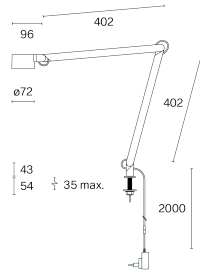

### Packaging dimensions

### Art. No. / EAN code

**227B20230** / 7330492000701

**227B20530** / 7330492000718

**227B22030** / 7330492001692

## Article-specific information

Version	p
Mounting	Pin - integrated (hole $\varnothing$ 14 mm)
LED Colour temperature (CCT) / Luminous flux	3000 K / 497 lm
Voltage / System power	100–240 V / 8.2 W
Efficacy	60 lm / W
Light control	Integrated dimmer switch (timer 8h)
Net weight	0.6 kg
Packaging dimensions	L53 × W36.5 × H14.3 cm
Gross weight	2.4 kg