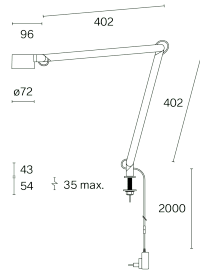

w227 Winkel alu

w227 Winkel alu

w227 Winkel alu b

Technical information

Physical	
Material	Lamp body: aluminium Base & pin: steel
Optics	Diffuser: acrylic Reflector & glare shade: polyamide
IP rating	20
Protection class	III
LED	
Light source	COB LED (included)
Lifetime expectancy	L80 / 50.000 h
CRI Colour rendering index	97
Standard deviation of colour matching	3-step MacAdam
Replaceable by a professional	

Article-specific information

Version	b
Mounting	Base
LED Colour temperature (CCT) / Luminous flux	3000 K / 497 lm
Voltage / System power	100–240 V / 8.2 W
Efficacy	60 lm / W
Light control	Integrated dimmer switch (timer 8h)
Net weight	4.0 kg
Colour / Finish	
Traffic white (RAL 9016)	
Jet black (RAL 9005)	
Raw tumbled	
Accessories	
Adapter suitable for USM Haller Table	
Adapter suitable for USM Haller Shelf	
Adapter suitable for Vitra Joyn 2	
Adapter suitable for Vitra Tyde 2	

Art. No. / EAN code	
	227B20230 / 7330492000701
	227B20530 / 7330492000718
	227B22030 / 7330492001692
Art. No. / EAN code	

w227 Winkel alu p

Article-specific information

Version	p
Mounting	Pin - integrated (hole \varnothing 14 mm)
LED Colour temperature (CCT) / Luminous flux	3000 K / 497 lm
Voltage / System power	100–240 V / 8.2 W
Efficacy	60 lm / W
Light control	Integrated dimmer switch (timer 8h)
Net weight	0.5 kg