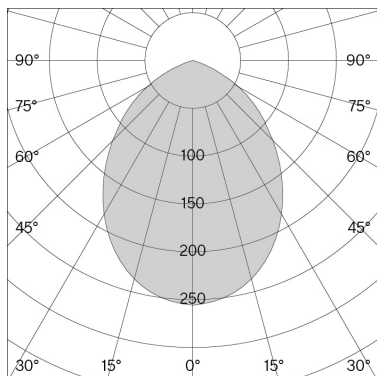

w227 Winkel alu

w227 Winkel alu

w227 Winkel alu b

Technical information

Physical	
Material	Lamp body: aluminium Base & pin: steel
Optics	Diffuser: acrylic Reflector & glare shade: polyamide
IP rating	20
Protection class	III
LED	
Light source	COB LED (included)
Lifetime expectancy	L80 / 50.000 h
CRI Colour rendering index	97
Standard deviation of colour matching	3-step MacAdam
Replaceable by a professional	

The technical data represent rated values for an ambient temperature of 25°C. The data values for the luminous flux are initially subject to a tolerance of +/- 10%, those for the electrical connected load are initially subject to a tolerance of +/- 10%, and those for the colour temperature are initially subject to a tolerance of +/- 150 K. No liability is assumed for typographical or printing errors. The general terms and conditions of Wästberg Lighting AB apply.

Art. No. / EAN code	
	227B20230 / 7330492000701
	227B20530 / 7330492000718
	227B22030 / 7330492001692
Art. No. / EAN code	

w227 Winkel alu p

Article-specific information

Version	p
Mounting	Pin - integrated (hole \varnothing 14 mm)
LED Colour temperature (CCT) / Luminous flux	3000 K / 497 lm
Voltage / System power	100–240 V / 8.2 W
Efficacy	60 lm / W
Light control	Integrated dimmer switch (timer 8h)
Net weight	0.5 kg