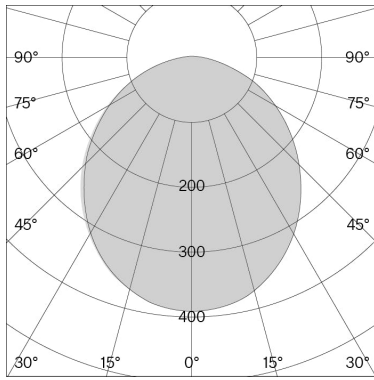

w242 Pastille alu

w242 Pastille alu

w242 Pastille alu b2

Technical information

Physical	
Material	Lamp body: aluminium Table base/clamp: aluminium & steel Pin/bracket: aluminium Floor stand: steel
Optics	Reflector: ABS Diffuser: polycarbonate
IP rating	20
Protection class	III
LED	
Light source	COB LED (included)
Life time expectancy	L80 / 50,000 h
CRI Colour Rendering Index	95
Standard deviation of colour matching	3-step MacAdam
Replaceable by a professional	

Article-specific information

Version	b2
Mounting	Base
LED Colour temperature (CCT) / Luminous flux	2700 K / 547 lm
Voltage / System power	100–240 V / 7.4 W
Efficacy	63 lm / W
Light control	Dimmable
Net weight	1.7 kg
Packaging dimensions	L51.0 × W23.2 × H7.8 cm (0.009 m³)
Gross weight	2.3 kg
Colour	
Traffic white (RAL 9016)	 242B20227 / 7330492011684
Jet black (RAL 9005)	 242B20527 / 7330492011745
Olive green (RAL 6003)	 242B20127 / 7330492011660
Oxide red (RAL 3009)	 242B20327 / 7330492011707
Raw tumbled	242B22027 / 7330492011769
Telegray 4 (RAL 7047)	 242B20427 / 7330492011721
Accessories	Art. No. / EAN code
Adapter suitable for Vitra Joyn 2 / Tyde 2	
Adapter suitable for USM Haller table	
Adapter suitable for USM Haller shelf	