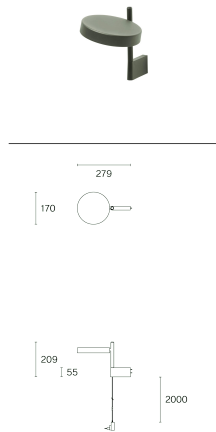

w242 Pastille alu br1