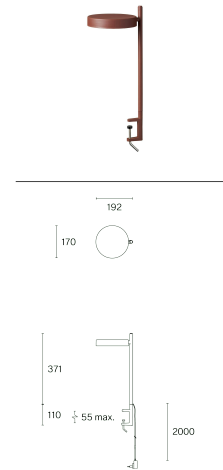

w242 Pastille alu c2

Article-specific information

Version
Mounting
LED Colour temperature (CCT) / Luminous flux
Voltage / System power
Efficacy
Light control
Net weight
Packaging dimensions
Gross weight

c1
Clamp
2700 K / 547 lm
100–240 V / 7.4 W
63 lm / W
Dimmable
0.6 kg
L36.0 × W22.3 × H5.2 cm (0.004 m³)
0.9 kg

c2
Clamp
2700 K / 547 lm
100–240 V / 7.4 W
63 lm / W
Dimmable
0.7 kg
L51.0 × W23.2 × H7.8 cm (0.009 m³)
1.3 kg

Colour
Traffic white (RAL 9016)
Jet black (RAL 9005)
Olive green (RAL 6003)
Oxide red (RAL 3009)
Raw tumbled
Telegray 4 (RAL 7047)
Accessories
Adapter suitable for Vitra Joyn 2 / Tyde 2
Adapter suitable for USM Haller table
Adapter suitable for USM Haller shelf

Art. No. / EAN code
242CL10227 / 7330492012162
242CL10527 / 7330492012223
242CL10127 / 7330492012148
242CL10327 / 7330492012186
242CL12027 / 7330492012247
242CL10427 / 7330492012209
Art. No. / EAN code

Art. No. / EAN code
242CL20227 / 7330492012285
242CL20527 / 7330492012346
242CL20127 / 7330492012261
242CL20327 / 7330492012308
242CL22027 / 7330492012360
242CL20427 / 7330492012322
Art. No. / EAN code