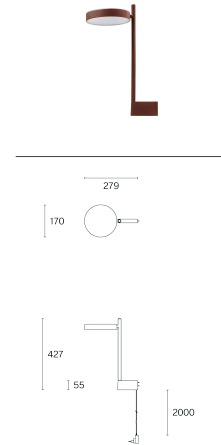

w242 Pastille alu br2

Article-specific information

Version
Mounting
LED Colour temperature (CCT) / Luminous flux
Voltage / System power
Efficacy
Light control
Net weight
Packaging dimensions
Gross weight

br1
Wall bracket
2700 K / 547 lm
100–240 V / 7.4 W
63 lm / W
Dimmable
0.6 kg
L36.0 × W22.3 × H5.2 cm (0.004 m³)
0.9 kg

br2
Wall bracket
2700 K / 547 lm
100–240 V / 7.4 W
63 lm / W
Dimmable
0.6 kg
L51.0 × W23.2 × H7.8 cm (0.009 m³)
1.3 kg

Colour
Traffic white (RAL 9016)
Jet black (RAL 9005)
Olive green (RAL 6003)
Oxide red (RAL 3009)
Raw tumbled
Telegray 4 (RAL 7047)
Accessories
Adapter suitable for Vitra Joyn 2 / Tyde 2
Adapter suitable for USM Haller table
Adapter suitable for USM Haller shelf

Art. No. / EAN code
242BR10227 / 7330492011868
242BR10527 / 7330492011929
242BR10127 / 7330492011844
242BR10327 / 7330492011882
242BR12027 / 7330492011943
242BR10427 / 7330492011905
Art. No. / EAN code

Art. No. / EAN code
242BR20227 / 7330492011981
242BR20527 / 7330492012049
242BR20127 / 7330492011967
242BR20327 / 7330492012001
242BR22027 / 7330492012063
242BR20427 / 7330492012025
Art. No. / EAN code