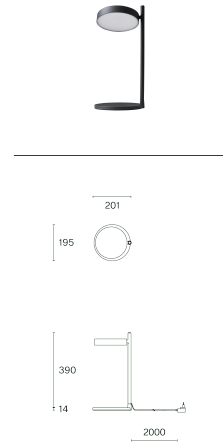

w242 Pastille alu

w242 Pastille alu

w242 Pastille alu b2

Technical information

Physical	
Material	Lamp body: aluminium Table base/clamp: aluminium & steel Pin/bracket: aluminium Floor stand: steel
Optics	Reflector: ABS Diffuser: polycarbonate
IP rating	20
Protection class	III
LED	
Light source	COB LED (included)
Life time expectancy	L80 / 50,000 h
CRI Colour Rendering Index	95
Standard deviation of colour matching	3-step MacAdam
Replaceable by a professional	

Article-specific information

Version	b2
Mounting	Base
LED Colour temperature (CCT) / Luminous flux	2700 K / 547 lm
Voltage / System power	100–240 V / 7.4 W
Efficacy	63 lm / W
Light control	Dimmable
Net weight	1.7 kg
Packaging dimensions	L51.0 × W23.2 × H7.8 cm (0.009 m³)
Gross weight	2.3 kg
Colour	
Traffic white (RAL 9016)	 242B20227 / 7330492011684
Jet black (RAL 9005)	 242B20527 / 7330492011745
Olive green (RAL 6003)	 242B20127 / 7330492011660
Oxide red (RAL 3009)	 242B20327 / 7330492011707
Raw tumbled	242B22027 / 7330492011769
Telegray 4 (RAL 7047)	 242B20427 / 7330492011721
Accessories	Art. No. / EAN code
Adapter suitable for Vitra Joyn 2 / Tyde 2	
Adapter suitable for USM Haller table	
Adapter suitable for USM Haller shelf	

c1
Clamp
2700 K / 547 lm
100–240 V / 7.4 W
63 lm / W
Dimmable
0.6 kg
L36.0 × W22.3 × H5.2 cm (0.004 m ³)
0.9 kg

c2
Clamp
2700 K / 547 lm
100–240 V / 7.4 W
63 lm / W
Dimmable
0.7 kg
L51.0 × W23.2 × H7.8 cm (0.009 m ³)
1.3 kg

w242 Pastille alu p2

w242 Pastille alu f2

Article-specific information

Version	p2	f2
Mounting	Pin – Integrated (hole ø 20 mm)	Floor base
LED Colour temperature (CCT) / Luminous flux	2700 K / 547 lm	2700 K / 547 lm
Voltage / System power	100–240 V / 7.4 W	100–240 V / 7.4 W
Efficacy	63 lm / W	63 lm / W
Light control	Dimmable	Dimmable
Net weight	0.7 kg	3.6 kg
Packaging dimensions	L51.0 × W23.2 × H7.8 cm (0.009 m ³)	L119.6 × W28.8 × H6.8 cm (0.02 m ³)
Gross weight	1.3 kg	5.5 kg