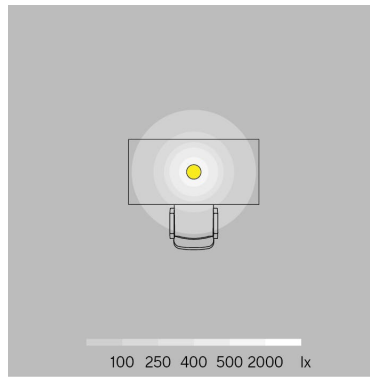

w242 Pastille alu

w242 Pastille alu

w242 Pastille alu b2

Technical information

Physical	
Material	Lamp body: aluminium Table base/clamp: aluminium & steel Pin/bracket: aluminium Floor stand: steel
Optics	Reflector: ABS Diffuser: polycarbonate
IP rating	20
Protection class	III
LED	
Light source	COB LED (included)
Life time expectancy	L80 / 50,000 h
CRI Colour Rendering Index	95
Standard deviation of colour matching	3-step MacAdam
Replaceable by a professional	

Article-specific information

Version	b2
Mounting	Base
LED Colour temperature (CCT) / Luminous flux	2700 K / 547 lm
Voltage / System power	100–240 V / 7.4 W
Efficacy	63 lm / W
Light control	Dimmable
Net weight	1.7 kg
Packaging dimensions	L51.0 × W23.2 × H7.8 cm (0.009 m³)
Gross weight	2.3 kg
Colour	
Traffic white (RAL 9016)	 242B20227 / 7330492011684
Jet black (RAL 9005)	 242B20527 / 7330492011745
Olive green (RAL 6003)	 242B20127 / 7330492011660
Oxide red (RAL 3009)	 242B20327 / 7330492011707
Raw tumbled	242B22027 / 7330492011769
Telegray 4 (RAL 7047)	 242B20427 / 7330492011721
Accessories	Art. No. / EAN code
Adapter suitable for Vitra Joyn 2 / Tyde 2	
Adapter suitable for USM Haller table	
Adapter suitable for USM Haller shelf	

c1
Clamp
2700 K / 547 lm
100–240 V / 7.4 W
63 lm / W
Dimmable
0.6 kg
L36.0 × W22.3 × H5.2 cm (0.004 m ³)
0.9 kg

c2
Clamp
2700 K / 547 lm
100–240 V / 7.4 W
63 lm / W
Dimmable
0.7 kg
L51.0 × W23.2 × H7.8 cm (0.009 m ³)
1.3 kg

w242 Pastille alu p2

w242 Pastille alu f2

Article-specific information

Version	p2	f2
Mounting	Pin – Integrated (hole ø 20 mm)	Floor base
LED Colour temperature (CCT) / Luminous flux	2700 K / 547 lm	2700 K / 547 lm
Voltage / System power	100–240 V / 7.4 W	100–240 V / 7.4 W
Efficacy	63 lm / W	63 lm / W
Light control	Dimmable	Dimmable
Net weight	0.7 kg	3.6 kg
Packaging dimensions	L51.0 × W23.2 × H7.8 cm (0.009 m ³)	L119.6 × W28.8 × H6.8 cm (0.02 m ³)
Gross weight	1.3 kg	5.5 kg