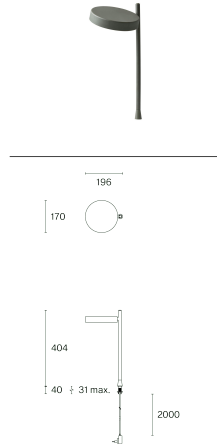

w242 Pastille alu p2