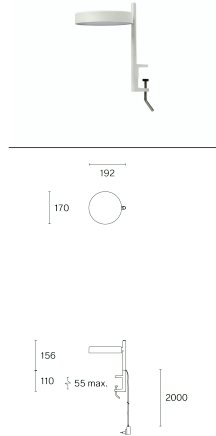

w242 Pastille alu c1