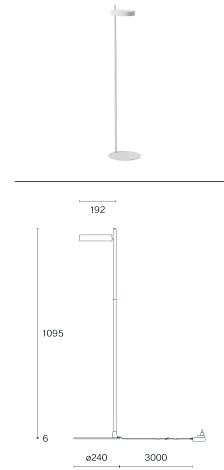

w242 Pastille alu

w242 Pastille alu

w242 Pastille alu b2

Technical information

Physical	
Material	Lamp body: aluminium Table base/clamp: aluminium & steel Pin/bracket: aluminium Floor stand: steel
Optics	Reflector: ABS Diffuser: polycarbonate
IP rating	20
Protection class	III
LED	
Light source	COB LED (included)
Life time expectancy	L80 / 50,000 h
CRI Colour Rendering Index	95
Standard deviation of colour matching	3-step MacAdam
Replaceable by a professional	

w242 Pastille alu c1

w242 Pastille alu c2

Article-specific information

Version
Mounting
LED Colour temperature (CCT) / Luminous flux
Voltage / System power
Efficacy
Light control
Net weight
Packaging dimensions
Gross weight

c1
Clamp
2700 K / 547 lm
100–240 V / 7.4 W
63 lm / W
Dimmable
0.6 kg
L36.0 × W22.3 × H5.2 cm (0.004 m ³)
0.9 kg

c2
Clamp
2700 K / 547 lm
100–240 V / 7.4 W
63 lm / W
Dimmable
0.7 kg
L51.0 × W23.2 × H7.8 cm (0.009 m ³)
1.3 kg

w242 Pastille alu p2

w242 Pastille alu f2

Article-specific information

Version	p2	f2
Mounting	Pin – Integrated (hole ø 20 mm)	Floor base
LED Colour temperature (CCT) / Luminous flux	2700 K / 547 lm	2700 K / 547 lm
Voltage / System power	100–240 V / 7.4 W	100–240 V / 7.4 W
Efficacy	63 lm / W	63 lm / W
Light control	Dimmable	Dimmable
Net weight	0.7 kg	3.6 kg
Packaging dimensions	L51.0 × W23.2 × H7.8 cm (0.009 m ³)	L119.6 × W28.8 × H6.8 cm (0.02 m ³)
Gross weight	1.3 kg	5.5 kg