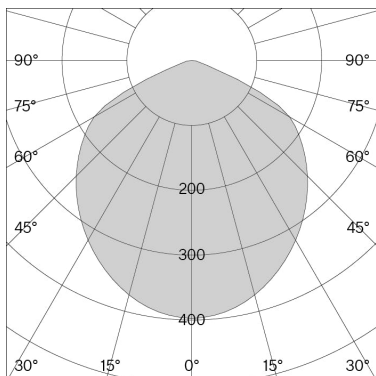

w103 Sempé s1 traffic white

Technical information

Physical

Material	Shade, LED engine & rail: aluminium Canopy: polycarbonate
-----------------	--

Optics	Diffuser: polycarbonate
---------------	-------------------------

Ceiling suspended – Canopy included

2700 K / 414 lm

49 lm / W

220–240 V / 8.4 W

Phase-cut dim

0.9 kg

L36 × W36 × H21 cm (0.03 m³)

2.2kg