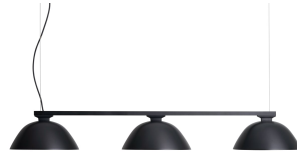

w103 Sempé s3

Article-specific information

Version	s3
Mounting	Ceiling suspended – Canopy and steel wire attachment included
Colour temperature (CCT) / Luminous flux	2700 K / 1242 lm
Efficacy	49 lm / W
Voltage / System power	220–240 V / 25 W
Light control	Phase-cut dim
Net weight	2.7 kg
Packaging dimensions	L127 × W37 × H24 cm (0.11 m³)
Gross weight	4.2kg

Colour

Colour	Art. No. / EAN code
Traffic white (RAL 9016)	103S39016 / 7330492006017
Jet black (RAL 9005)	103S39005 / 7330492006024
Poppy red (NCS S-0580 Y80R)	
Light yellow (NCS S-1020 G80Y)	
Grey brown (NCS S-5010 Y90R)	103S35010 / 7330492000060
Slate blue (similar to RAL 5024)	

Accessories

Accessories	Art. No. / EAN code
1-phase track adapter white	
1-phase track adapter black	
3-phase track adapter white	
3-phase track adapter black