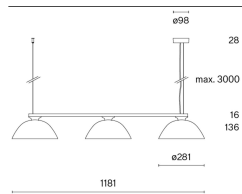

Ceiling suspended – Canopy included

2700 K / 414 lm

49 lm / W

220–240 V / 8.4 W

Phase-cut dim

0.9 kg

L36 × W36 × H21 cm (0.03 m³)

2.2kg

ACC00102 / 7330492001920

ACC00105 / 7330492001937

ACC00202 / 7330492001944

ACC00205 / 7330492001951

w103 Sempé s3

Article-specific information

Version	s3
Mounting	Ceiling suspended – Canopy and steel wire attachment included
Colour temperature (CCT) / Luminous flux	2700 K / 1242 lm
Efficacy	49 lm / W
Voltage / System power	220–240 V / 25 W
Light control	Phase-cut dim
Net weight	2.7 kg
Packaging dimensions	L127 × W37 × H24 cm (0.11 m ³)
Gross weight	4.2kg