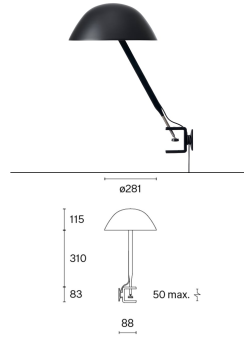

w103 Sempé c

Article-specific information

Version	c
Mounting	Clamp
LED Colour temperature (CCT) / Luminous flux	2700 K / 414 lm
Efficacy	49 lm / W
Voltage / System power	100–240 V / 8.4 W
Light control	Dimmable
Net weight	1.2kg
Packaging dimensions	L56.5 × W37 × H37 cm (0.08 m³)
Gross weight	2.0 kg

Colour	Art. No. / EAN code
Traffic white (RAL 9016)	103C19016 / 7330492005898
Jet black (RAL 9005)	103C19005 / 7330492005874
Grey brown (NCS S-5010 Y90R)	103B15010 / 7330492000008